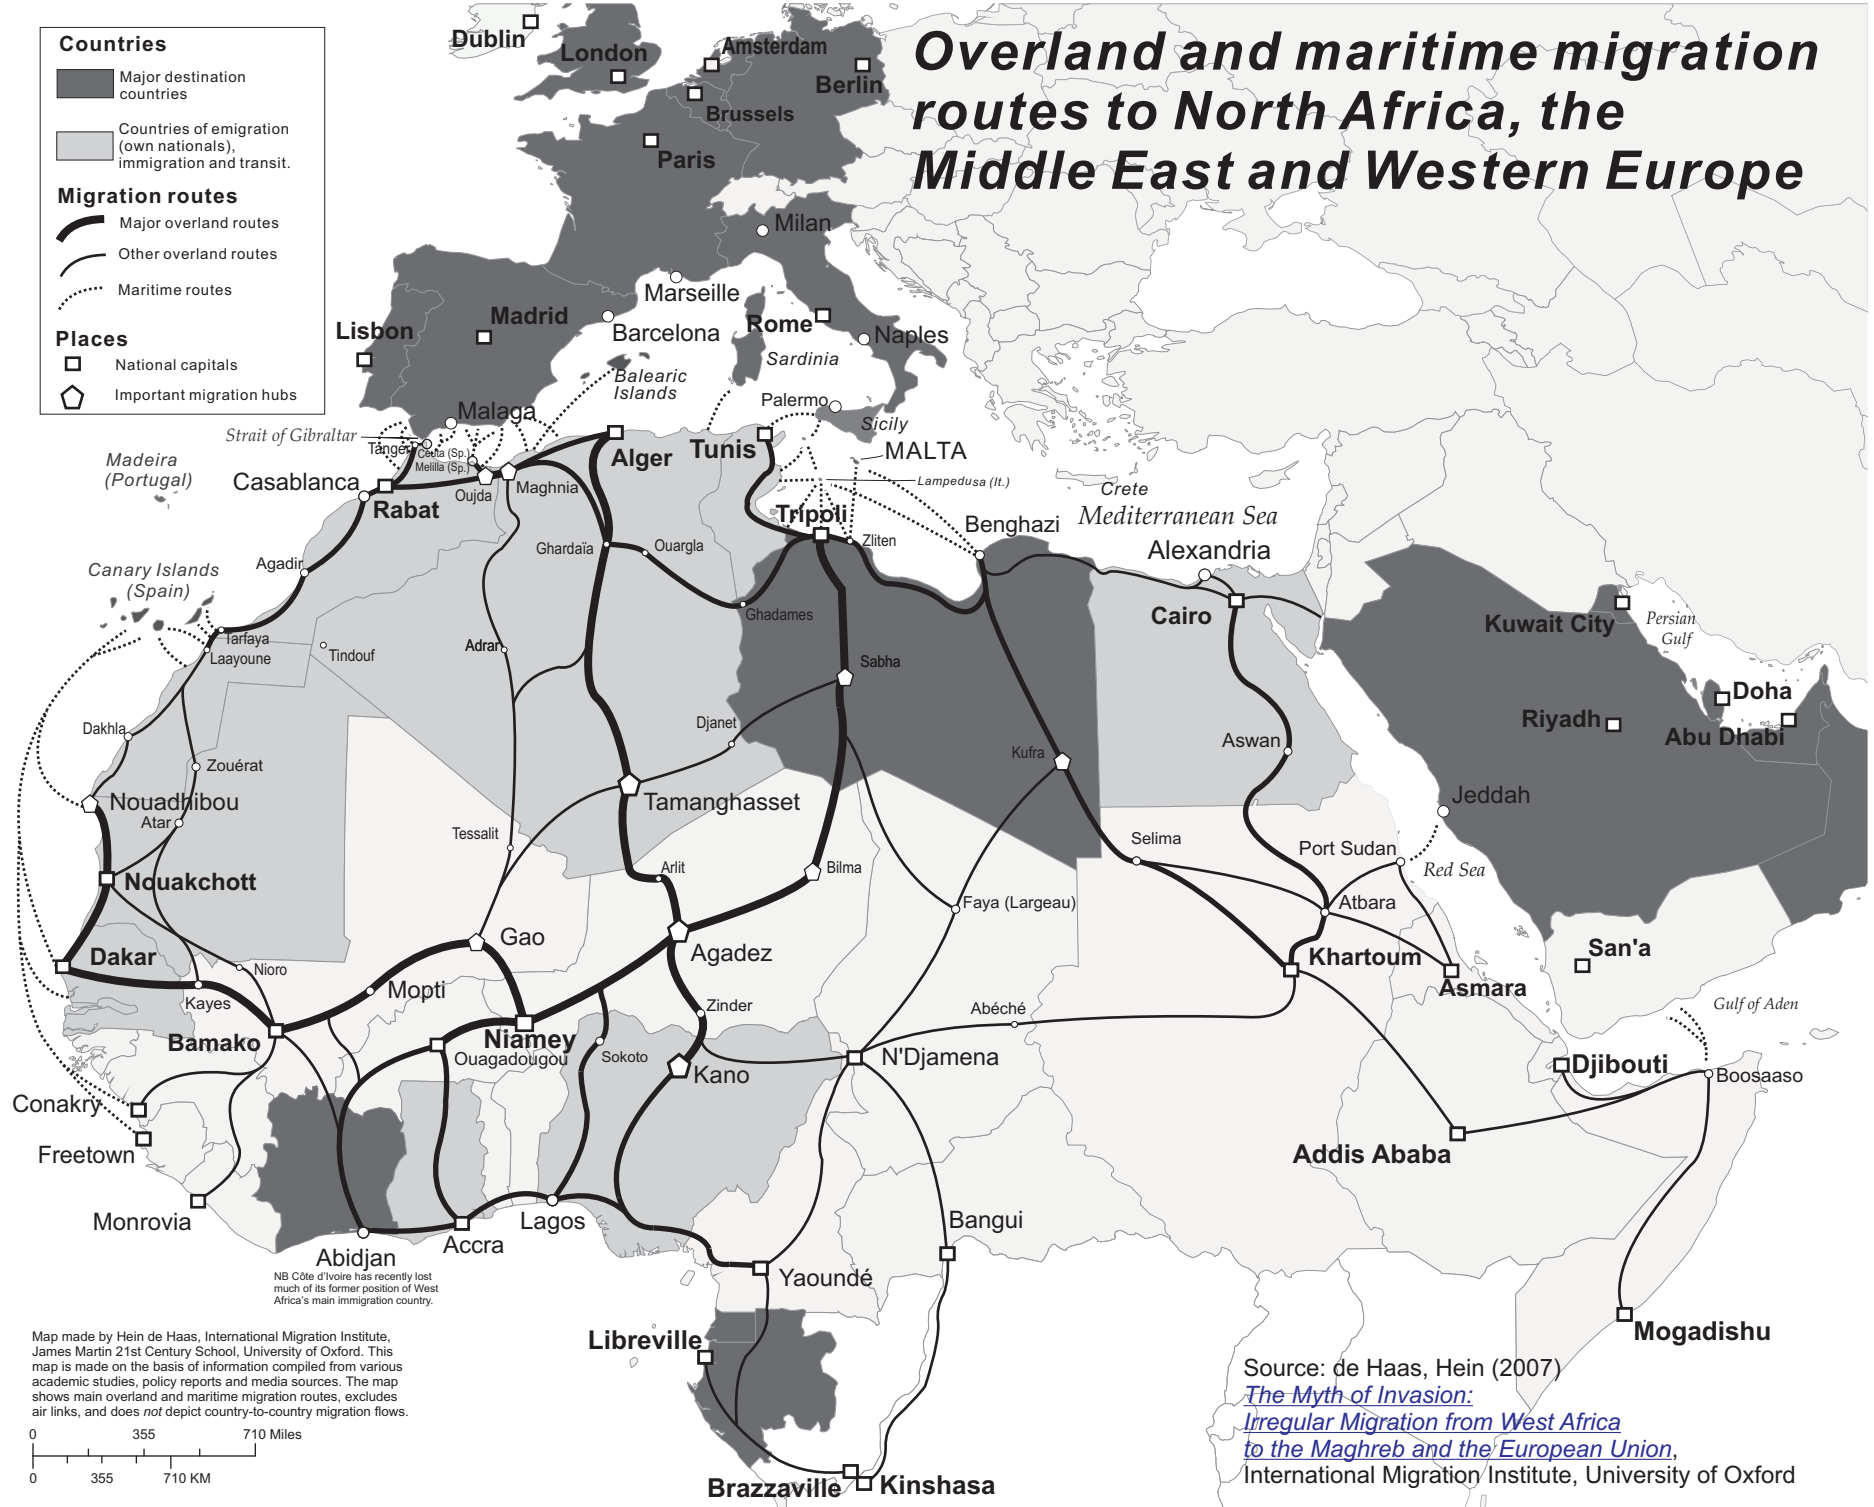

Overland and maritime migration routes to North Africa, the Middle East and Western Europe

1. **Countries**
2. Major destination countries
   - Countries of emigration (own nationals), immigration and transit.
3. **Migration routes**
4. Major overland routes
   - Other overland routes
   - Maritime routes
5. **Places**
6. National capitals
   - Important migration hubs

Source: de Haas, Hein (2007) *The Myth of Invasion: Irregular Migration from West Africa to the Maghreb and the European Union*, International Migration Institute, University of Oxford